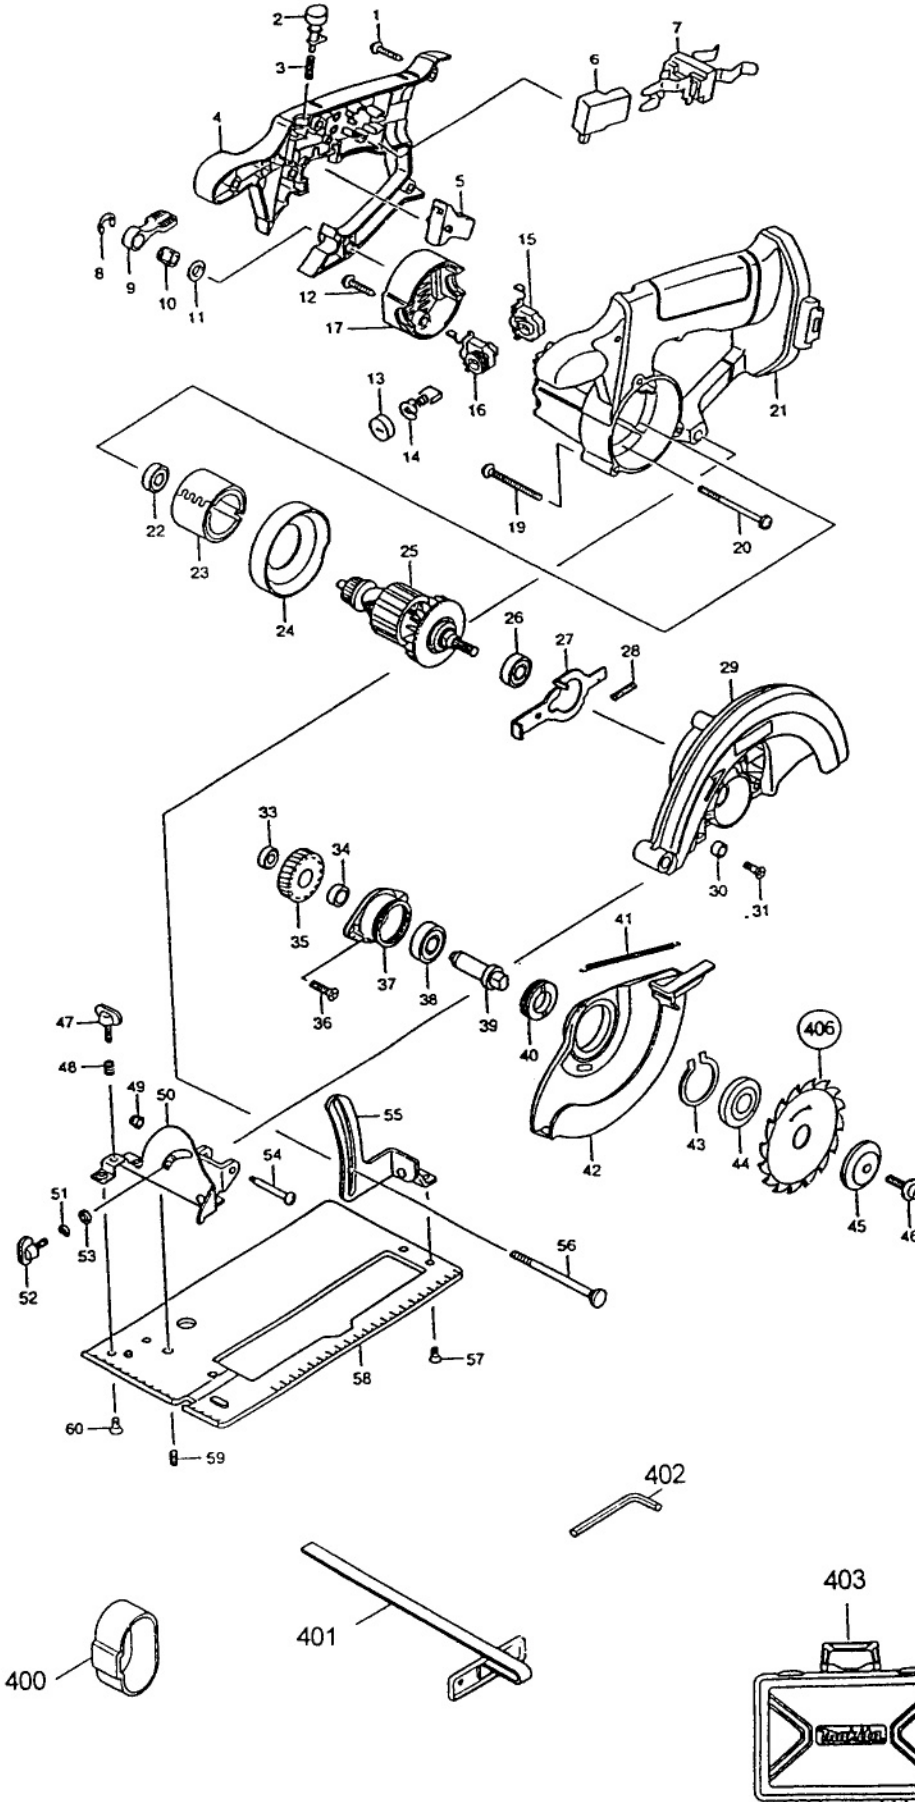

6-1/2" (165MM) CORDLESS CIRCULAR SAW

MODEL 5630D 5630DWA

IMPORTANT! – To assure product SAFETY and RELIABILITY, repairs, maintenance or adjustments should be performed by MAKITA Service Centers, or other qualified service organizations. Always use MAKITA replacement parts.

Fig.	Part No.	Qty. Used	Description	Fig.	Part No.	Qty. Used	Description
1	265995-6	6	TAPPING SCREW 4x18	35	226370-1	1	SPUR GEAR 53
2	416644-0	1	SWITCH BUTTON	36	265034-2	2	C. HEAD SCREW M5x16
3	233194-8	1	COMPRESSION SPRING 4	37	316766-5	1	BEARING BOX
4	416844-2	1	HANDLE COVER	38	211129-9	1	BALL BEARING 6201DDW
5	416642-4	1	SWITCH LEVER	39	323797-7	1	SPINDLE
6	651956-6	1	SWITCH TG72BD	40	285802-7	1	BEARING RETAINER 19-33
7	643942-1	1	BATTER HOLDER	41	231821-1	1	TENSION SPRING 3
8	961014-3	1	STOP RING E-8	42	416596-5	1	SAFETY COVER
9	272229-0	1	LEVER 40	43	961155-5	1	RETAINING RINGS S-38
10	252158-3	1	HEX NUT M6	44	224151-7	1	INNER FLANGE 40 5/8"
11	253804-1	1	FLAT WASHER 6	45	224275-9	1	OUTER FLANGE 40
12	265995-6	2	TAPPING SCREW 4x18	46	266133-3	1	H. S. HEAD BOLT M6x20
13	643941-3	2	HOLDER CAP	47	265701-9	1	SCREW M6x14
14	191970-5	1	CARBON BRUSH CB-429 (2 PCS SET)	48	231316-4	1	COMPRESSION SPRING 7
15	643939-0	1	BRUSH HOLDER	49	252103-8	1	HEX LOCK NUT M5-8
16	643940-5	1	BRUSH HOLDER (INCL. 1 EA. RECEPTACLE 654187-6)	50	163404-8	1	DEPTH COMPLETE
17	416639-3	1	REAR COVER	51	942151-2	1	SPRING WASHER 6
19	911263-2	3	PAN HEAD SCREW M5x40	52	265701-9	1	SCREW M6x14
20	266209-6	2	TAPPING SCREW 4x60	53	941151-9	1	FLAT WASHER 6
21	416843-4	1	MOTOR HOUSING	54	265056-2	1	PAN HEAD SCREW M5
22	211026-9	1	BALL BEARING 627LLB	55	163403-0	1	ANGULAR COMPLETE
23	632828-4	1	YOKE UNIT	56	266194-3	1	FLAT HEAD SCREW M6x90
24	416641-6	1	BAFFLE PLATE	57	912107-9	2	C. HEAD SCREW M5x8
25	519049-4	1	ARMATURE ASS'Y 14.4V (INCL. FIG. 22, 26)	58	317074-7	1	BASE
26	211061-7	1	BALL BEARING 6000LLB	59	266180-4	1	SCREW M5x12
27	344657-0	1	SHAFT LOCK	60	912202-5	3	C. HEAD SCREW M5x8
28	233092-6	1	COMPRESSION SPRING 5	<u>ACCESSORIES</u>			
29	150995-8	1	BLADE CASE CPL. (INCL. 1 EA CAUTION LABEL 810939-7, 1 EA O-RING 26)	400	414938-7	1	BATTERY COVER
30	262049-0	1	RUBBER RING 6	401	164095-8	1	GUIDE RULE
31	251368-9	1	COUNTERSUNK SCREW M6	402	783203-8	1	HEX WRENCH 5
33	211014-6	1	BALL BEARING 606	403	824524-0	1	PLASTIC CARRYING CASE
34	257010-0	1	RING 12	404	DC1411	1	FAST CHARGER DC1411
				405	192600-1	1	HIGH CAPACITY BATTERY 1422 (14.4V-2.0AH)
				406	A-85092	1	T.C.T. SAWBLADE 24T

2 MODEL 5630D
MODEL 5630DWA

04-99